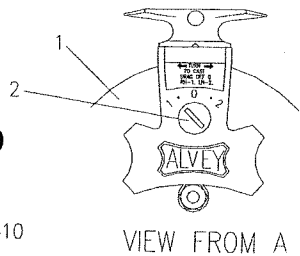

# 5000XT LD

KEY No	PARTS DESCRIPTION	5000 XT LD	PART No
1	BACK PLATE AND ALL FITTINGS EXCEPT SPOOL		R1A-5000XT LD
2	DRAG ON / OFF KNOB		R7K6
3	SPINDLE HEX NUT		R6F1
4	DRAG PAWL		R7J5
5	SILENT DRAG CAM		R7L2
6	SPINDLE		R6A15
7	RATCHET WHEEL		R5B1
8	FRICTION TUBE		R7A5
9	RATCHET SPRING		R5F3
10	DRAG WASHER SET		R7B/C10
11	DRAG WASHER SET - TEFLON & FIBRE ONLY		R7C10
14	DRAG WASHERS - METAL		R7B1
15	DRAG TENSION LEVER		R7D9
16	DRAG INDICATOR SPRING		R5H2
17	DRAG INDICATOR WHEEL		R7F4
18	HANDLE PLATE ASSEMBLY		R7E17
19	HANDLE PLATE LOCK NUT		R7F1
20	SPINDLE SCREW & FITTINGS		R6E2
21	SPINDLE SPRING		R6C4
22	SPINDLE NITRILE WASHER		R6P1
23	D WASHER		R6D1
24	FELT PLUG		R4H1
25	DRAG INDICATOR PIN		R5J1
26	SPOOL ONLY	<p>SPOOL</p> <p>TEFLON</p> <p>RUBBER</p> <p>FIBRE</p> <p>RAISEDINNER</p>	R4A-5000XTLD