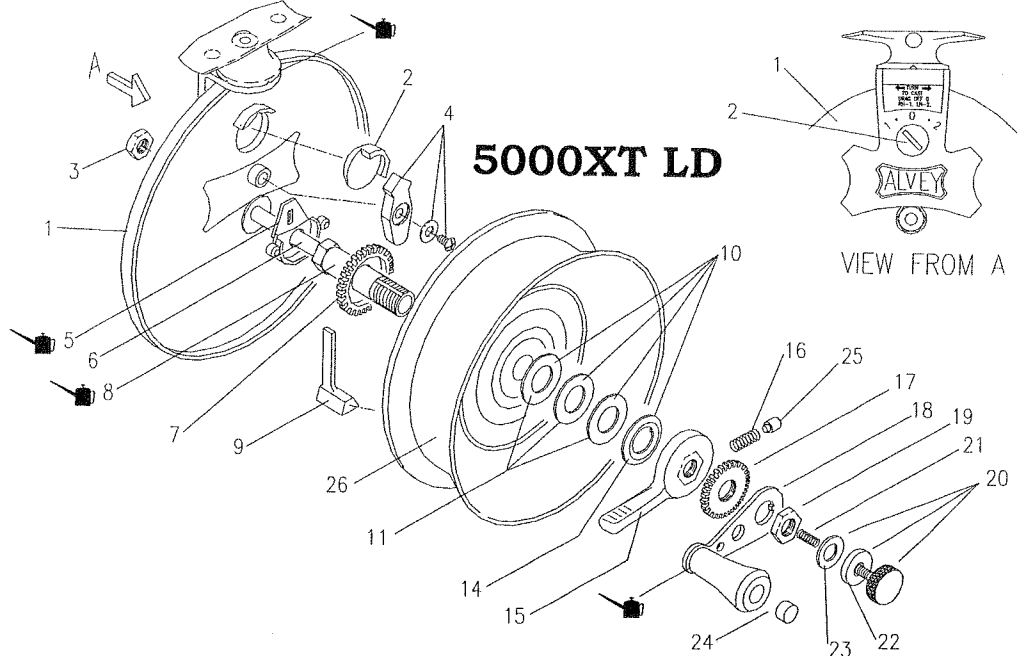

# 5000XT LD

KEY No	PARTS DESCRIPTION	5000 XT LD	PART No
1	BACK PLATE AND ALL FITTINGS EXCEPT SPOOL		R1A-5000XT LD
2	DRAG ON / OFF KNOB		R7K6
3	SPINDLE HEX NUT		R6F1
4	DRAG PAWL		R7J5
5	SILENT DRAG CAM		R7L2
6	SPINDLE		R6A15
7	RATCHET WHEEL		R5B1
8	FRICTION TUBE		R7A5
9	RATCHET SPRING		R5F3
10	DRAG WASHER SET		R7B/C10
11	DRAG WASHER SET - TEFLON & FIBRE ONLY		R7C10
14	DRAG WASHERS - METAL		R7B1
15	DRAG TENSION LEVER		R7D9
16	DRAG INDICATOR SPRING		R5H2
17	DRAG INDICATOR WHEEL		R7F4
18	HANDLE PLATE ASSEMBLY		R7E17
19	HANDLE PLATE LOCK NUT		R7F1
20	SPINDLE SCREW & FITTINGS		R6E2
21	SPINDLE SPRING		R6C4
22	SPINDLE NITRILE WASHER		R6P1
23	D WASHER		R6D1
24	FELT PLUG		R4H1
25	DRAG INDICATOR PIN		R5J1
26	SPOOL ONLY	<p>SPOOL</p> <p>TEFLON</p> <p>RUBBER</p> <p>FIBRE</p> <p>RAISEDINNER</p>	R4A-5000XTLD