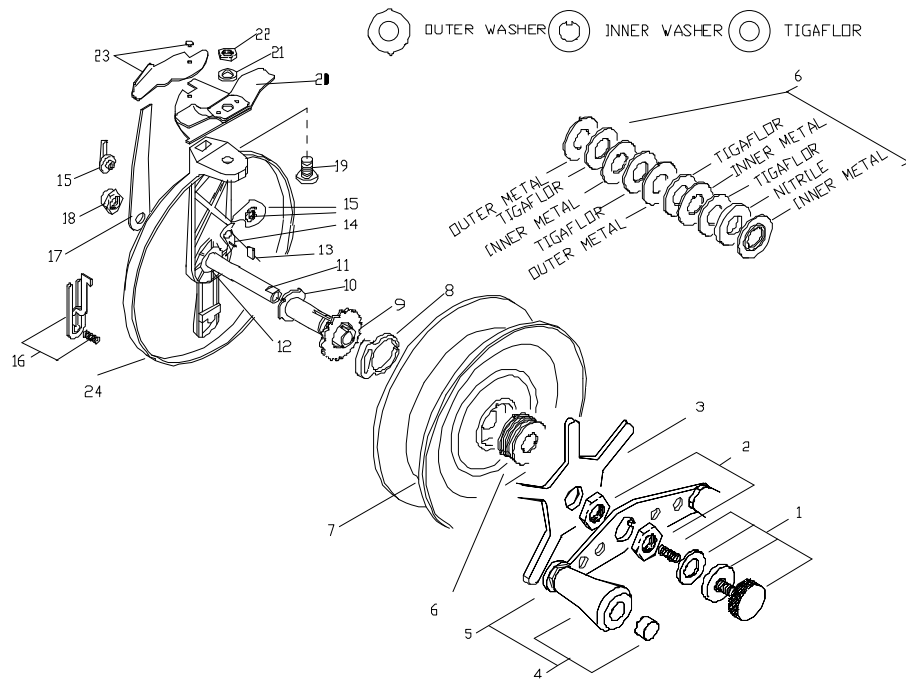

# 55BC

Key	Part	Description	Key	Part	Description
1	R6E2	Spindle Screw Set	13	R5G3	Drag Pawl Spring
2	R7F1	Handle-plate Lock Nut	14	R7J9	Drag Pawl
3	R7D3	Star Drag Nut	15	R7K11	On/Off Lever/Activator
4	R4F4	Handle Assembly	16	R5E10	Ratchet Button
5	R7E24	Handle Plate Assy	17	R2G12	Base Lock Spring
6	R7B/C18	Friction Washer Set	18	R6F3	Dome Nut
7	R4A	Spool Only	19	R2D2	Base Bolt
8	R7L3	Silent Drag Cam	20	R2A1	Index Plate Assembly
9	R5B6	Fish Alert Wheel	21	R2L1	Base Bolt Washer
10	R7A2	Friction Tube	22	R2F1	Base Bolt Nut
11	R6A15	Spindle	23	R2H1	Lever & Rivet
12	R6J7	Spindle Washer	24	R1A	Reel less Spool