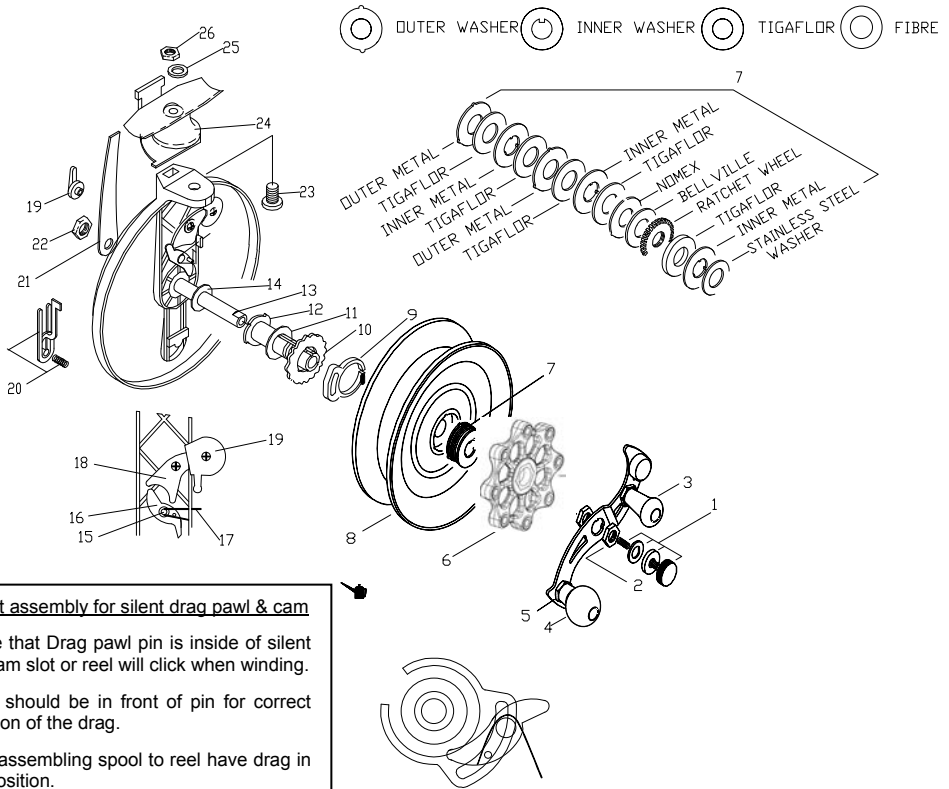

# 6500BCVRRT

Key	Part	Description	Key	Part	Description
1	R6E4	Spindle Screw Set	14	R6J6	Spindle Washer
2	R7F2	Handle-plate Lock Nut	15	R7M4	Drag Pawl Rivet
3	R7E5	Handle-Assy Rapid	16	R7J4	Drag Pawl
4	R7F2	Handle-Assy Power	17	R5G3	Drag Pawl Spring
5	R7E20	Handle-plate Assembly	18	R5K1	On/Off Cam
6	R7D15	Tristar Drag Nut	19	R7K10	On/Off Lever & Activ
7	R7B/C21	Drag Washer Set	20	R5E10	Fish Alert Button
8	R4A-6500	Spool Only	21	R2G13	Base Lock Spring
9	R7L1	Silent Drag Cam	22	R6F3	Dome Nut
10	R5B5	Fish Alert Wheel	23	R2D2	Base Bolt
11	R7H1	Friction Tube Washer	24	R2A8	Index Plate Assembly
12	R7A4	Friction Tube	25	R2L1	Base Bolt Washer
13	R6A18	Spindle	26	R2F1	Base Bolt Nut