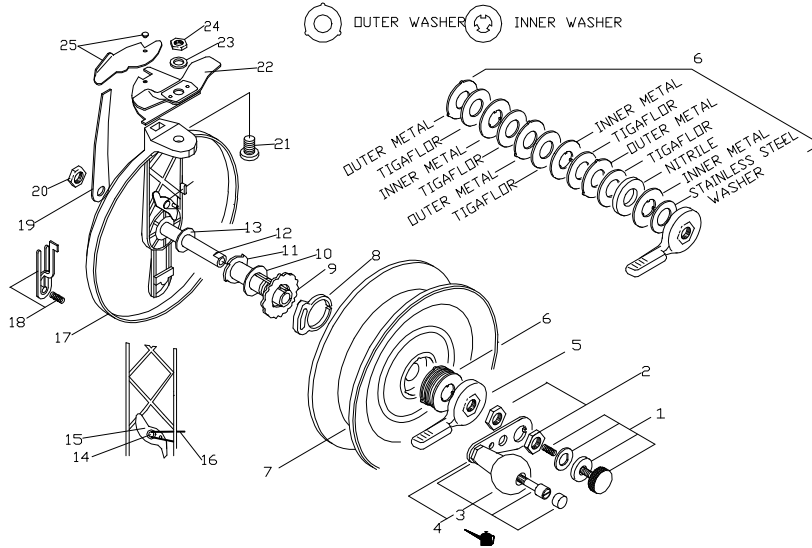

## 650BC Exploded Views

Key	Part	Description	Key	Part	Description
1	R6E4	Spindle Screw Set	14	R7M4	Drag Pawl Rivet
2	R7F2	Handle-plate Lock Nut	15	R7J4	Drag Pawl
3	R4F7	Handle Assembly	16	R5G3	Drag Pawl Spring
4	R7E16	Handle-plate & Handle	17	R1A	Reel without Spool
5	R7D7	Drag Tension Lever	18	R5E10	Fish Alert Button
6	R7B/C8	Drag Washer Set	19	R2G13	Base Lock Spring
7	R4A	Spool Only	20	R6F3	Dome Nut
8	R7L1	Silent Drag Cam	21	R2D2	Base Bolt
9	R5B5	Fish Alert Wheel	22	R2A2	Index Plate Assembly
10	R7H1	Friction Tube Washer	23	R2L1	Base Bolt Washer
11	R7A4	Friction Tube	24	R2F1	Base Bolt Nut
12	R6A18	Spindle	25	R2H2	Lever & Rivet
13	R6J6	Spindle Washer			