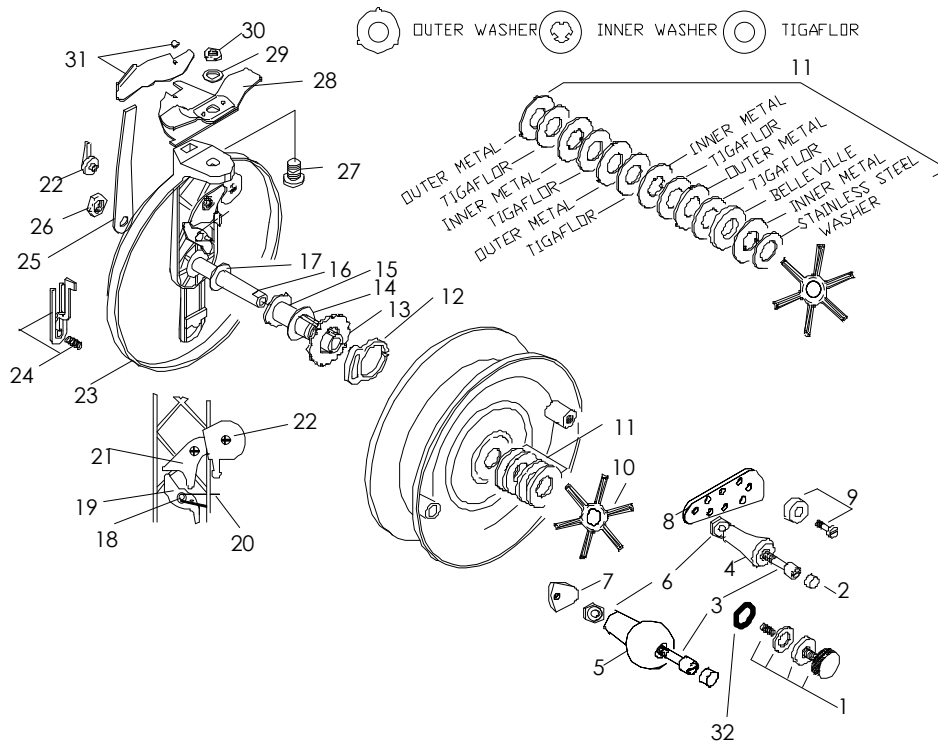

650BERR Exploded View

Key	Part	Description	Key	Part	Description
1	R6E4	Spindle Screw Set	17	R6J6	Spindle Washer
2	R4H2	Handle Plug	18	R7M4	Drag Pawl Post
3	R4E5	Handle Screw	19	R7J4	Drag Pawl
4	R4D4	Handle	20	R5G3	Drag Pawl Spring
5	R4D5	Knob Handle	21	R5K1	Drag on/off Cam
6	R4G2	Handle Lock Nut	22	R7K10	Drag on/off Lever – Activ
7	R4M3B	Handle Plate	23	R1A	Reel less Spool
8	R4M3A	Handle Plate	24	R5E10	Fish Alert
9	R7P5	Balance Weight & Screw	25	R2G13	Base Lock Spring
10	R7D5	Drag Star Nut	26	R6F3	Dome Nut
11	R7B/C12	Drag Washer Set	27	R2D2	Base Bolt
12	R7L1	Silent Drag Cam	28	R2A2	Index Plate Assembly
13	R5B5	Fish Alert Wheel	29	R2L1	Base Washer
14	R7H1	Friction Tube Washer	30	R2F1	Base Bolt Nut
15	R7A3	Friction Tube	31	R2H2	Base Lever & Rivet
16	R6A12	Spindle	32	R6Q1	'O' Ring